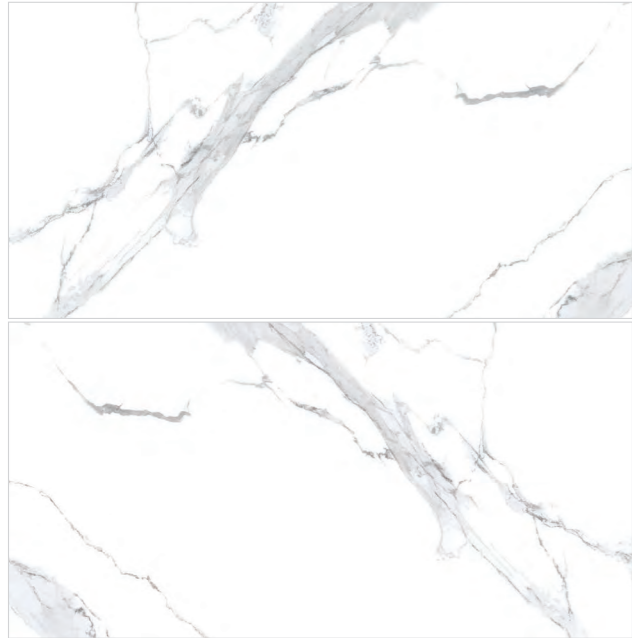

CARRARA WHITE

PORCELAIN

SIZE: 24" x 48"

POLISHED & MATTE

VARIATIONS IN COLOR, TEXTURE AND PATTERN FROM TILE TO TILE