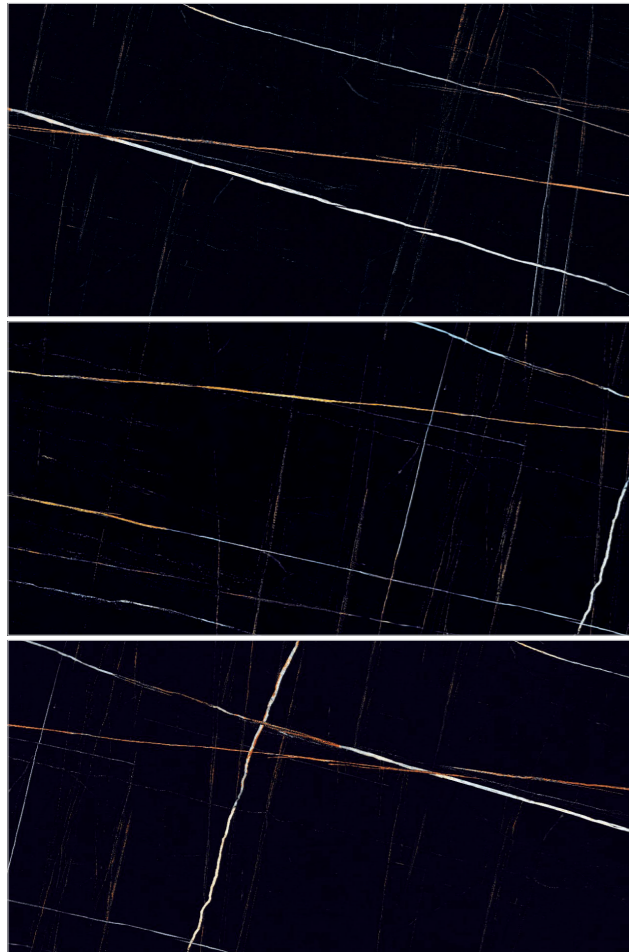

LAURENT BLACK

PORCELAIN

SIZE: 24" x 48"

POLISHED

VARIATIONS IN COLOR, TEXTURE AND PATTERN FROM TILE TO TILE