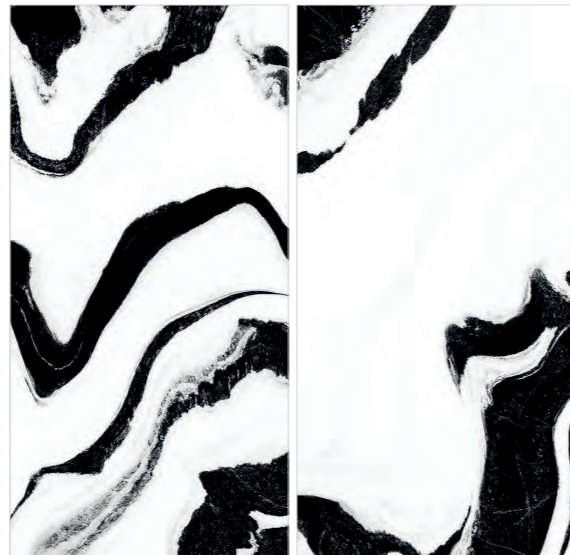

PANDA

THICKNESS: 9 mm

SIZE: 48" x 48"