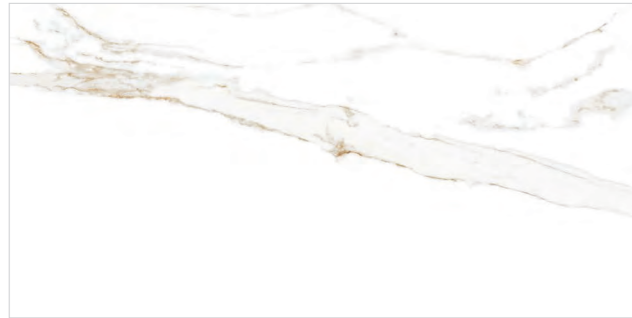

# STATUARIO GOLD

PORCELAIN

SIZE: 24" x 48"

VARIATIONS IN COLOR, TEXTURE AND PATTERN FROM TILE TO TILE