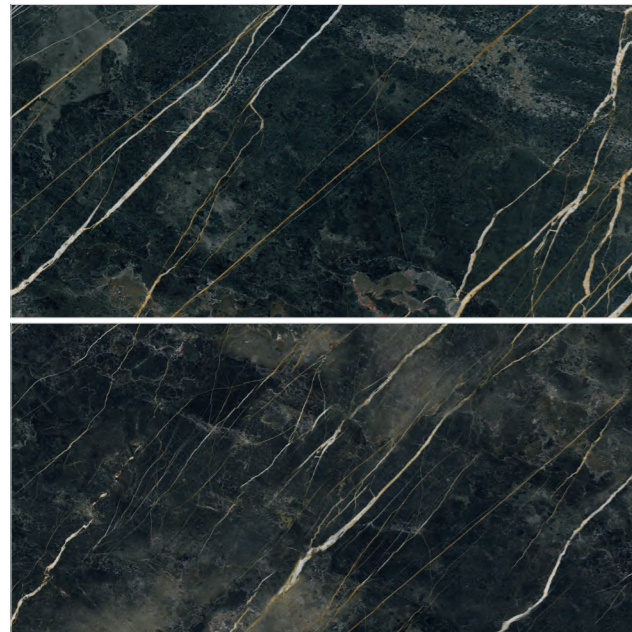

FOREST

PORCELAIN

SIZE: 24" x 48"