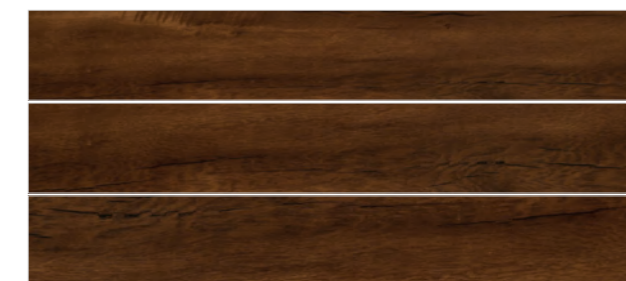

MONTANA

THICKNESS 4 MM + 1.5 MM IXPE

SIZE: 7" x 48"

WEAR LAYER 0.5 MM (20MILL)

VARIATIONS IN COLOR, TEXTURE AND PATTERN FROM TILE TO TILE