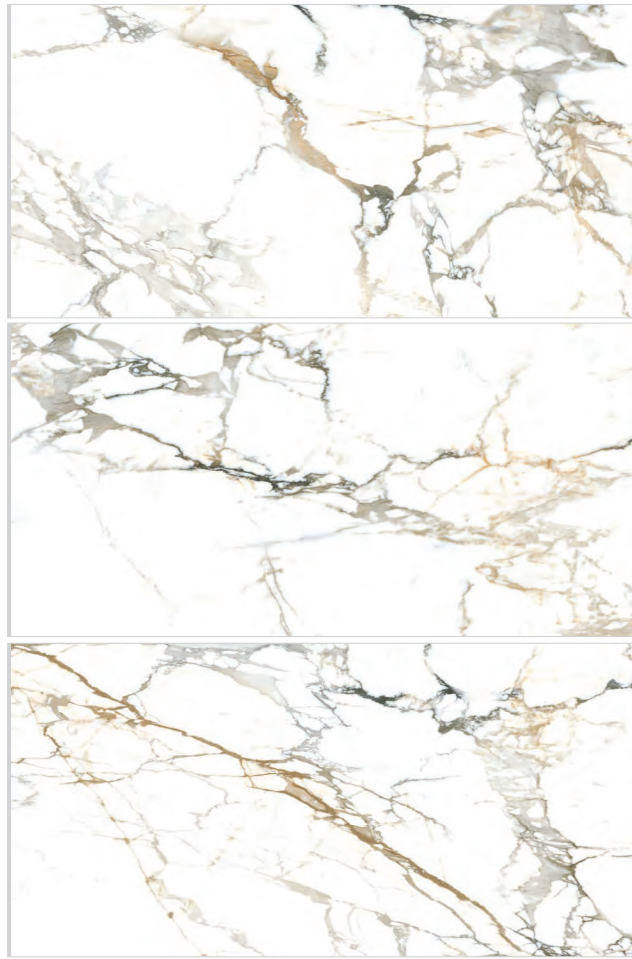

FERRARA WHITE PORCELAIN

SIZE: 24" x 48"