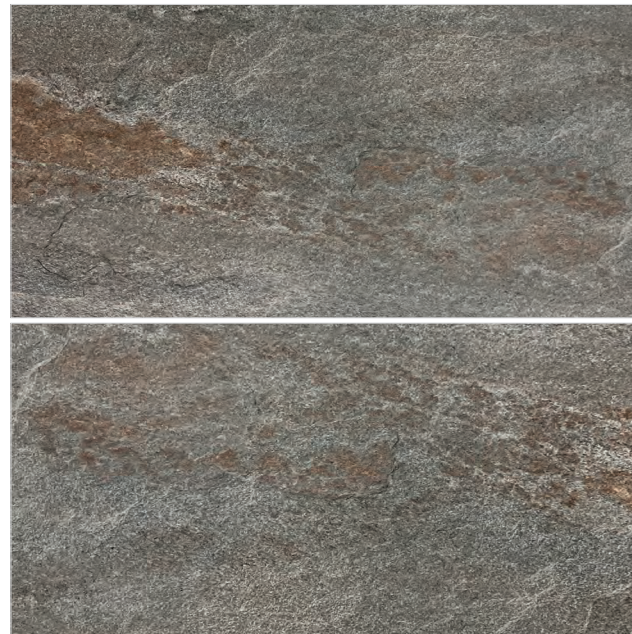

ORLANDO MULTICOLOR PORCELAIN

SIZE: 24" x 48"

MATTE

VARIATIONS IN COLOR, TEXTURE AND PATTERN FROM TILE TO TILE