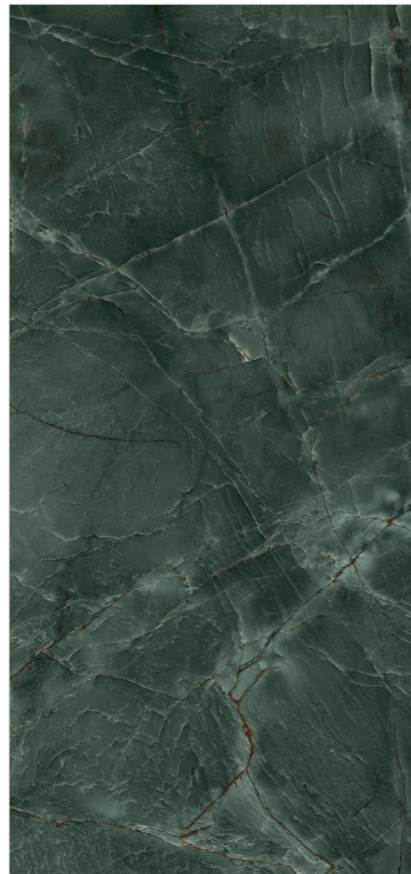

JAEN

PORCELAIN

THICKNESS: 7 mm

SIZE: 48" x 102"

LARGE FORMAT • POLISHED

VARIATIONS IN COLOR, TEXTURE AND PATTERN FROM TILE TO TILE