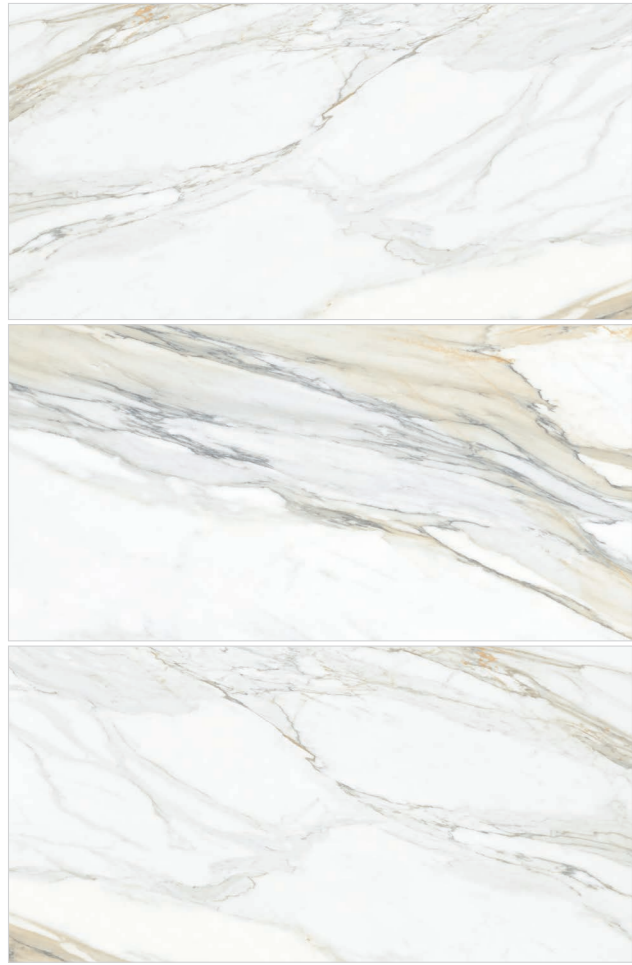

CALACATTA GOLD

PORCELAIN

SIZE: 24" x 48"