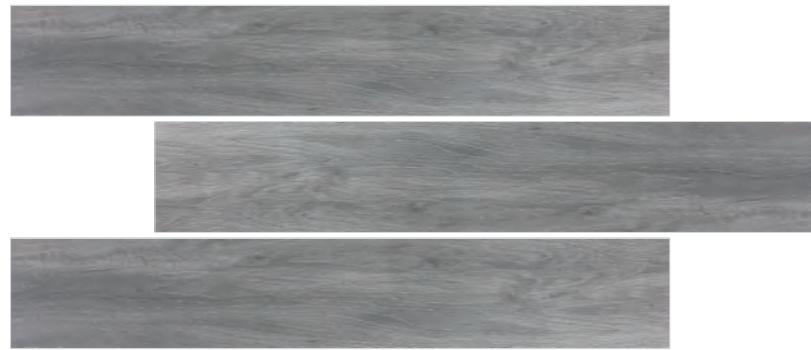

BARCELONA GREY

PORCELAIN

SIZE: 8" x 48"