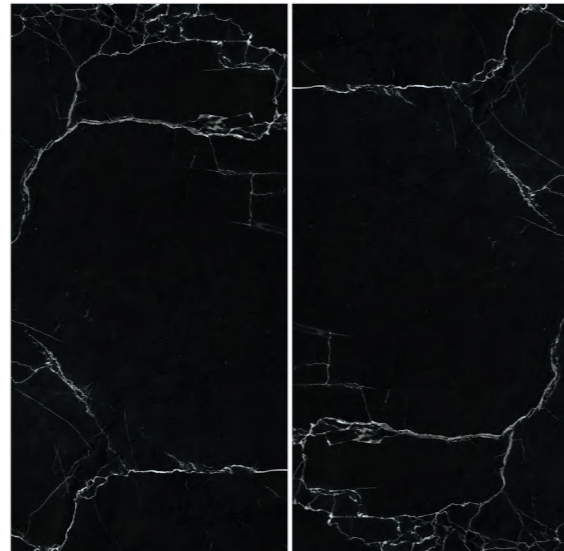

VARIATIONS IN COLOR, TEXTURE AND PATTERN FROM TILE TO TILE