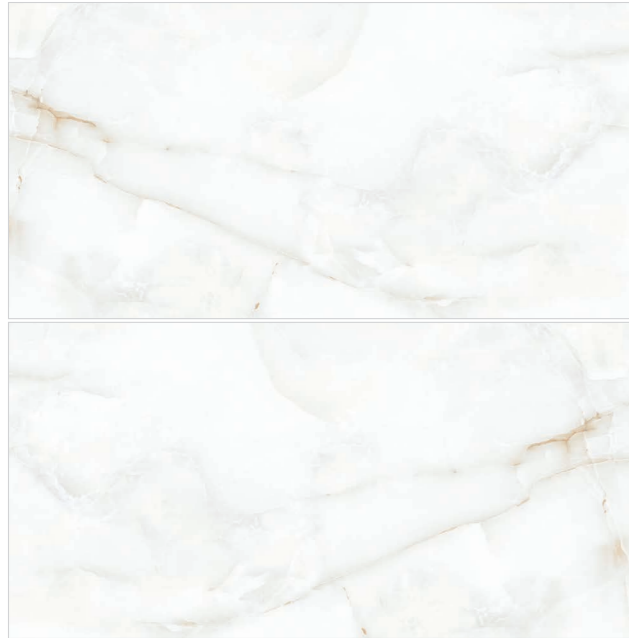

AUSTIN GOLD

PORCELAIN

SIZE: 24" x 48"