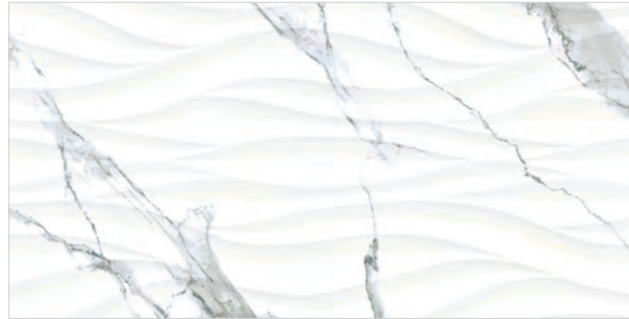

VENEZIA DÉCOR