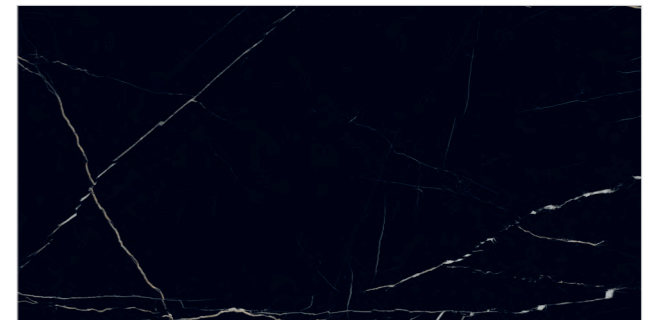

SILVER

GREY

MARQUINA BLACK

PORCELAIN

24" x 48"

NOVA BIANCO

PORCELAIN

24" x 48"