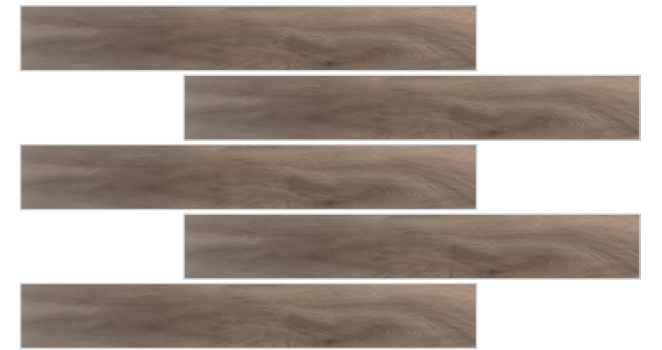

DAKOTA TEAK

PORCELAIN

8" x 48"

KOOTENAI TAUPE

PORCELAIN

8" x 48"

WALL TILES

ARCTIC CERAMIC