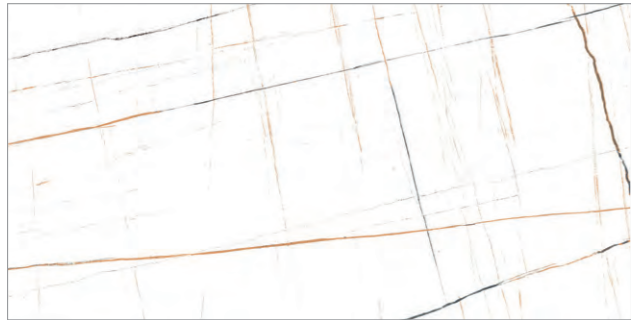

24" x 48"

Laurent Bianco

Variations in color, texture and pattern from tile to tile