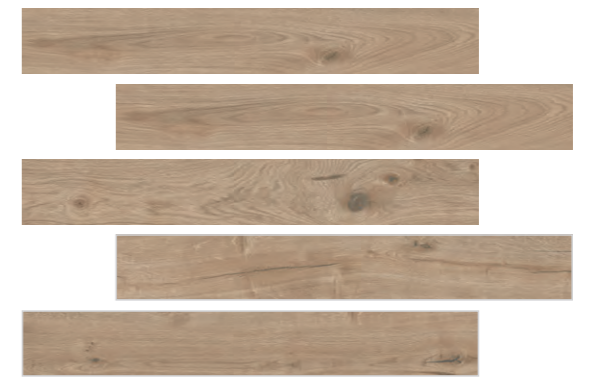

# Colorado Walnut

Variations in color, texture and pattern from tile to tile

8" x 48"

Porcelain

Dakota Natural

Variations in color, texture and pattern from tile to tile

Dakota Teak

8" x 48"  
 Porcelain