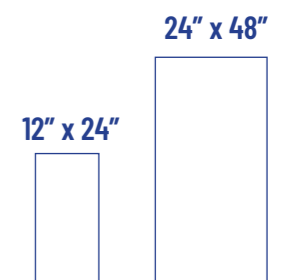

# Ontario White

White

24" x 48"

Variations in color, texture and pattern from tile to tile

# Onyx Grey

Variations in color, texture and pattern from tile to tile

24" x 48"

12" x 24"