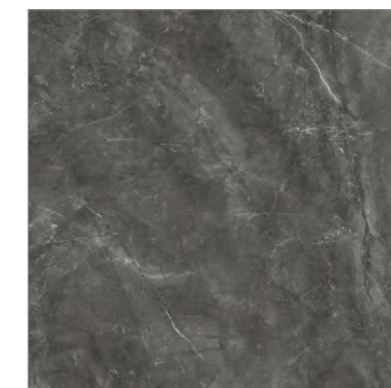

# Marbella Grey

48" x 96"

48" x 48"

Variations in color, texture and pattern from tile to tile