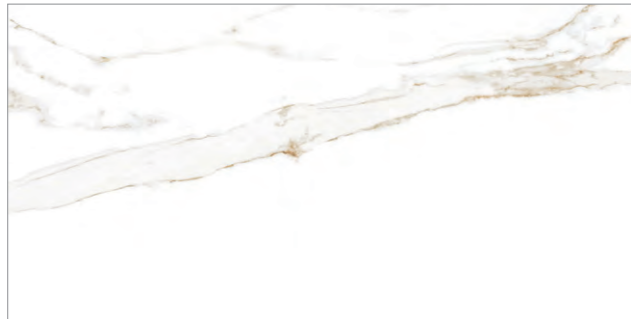

24" x 48"

Statuario Gold